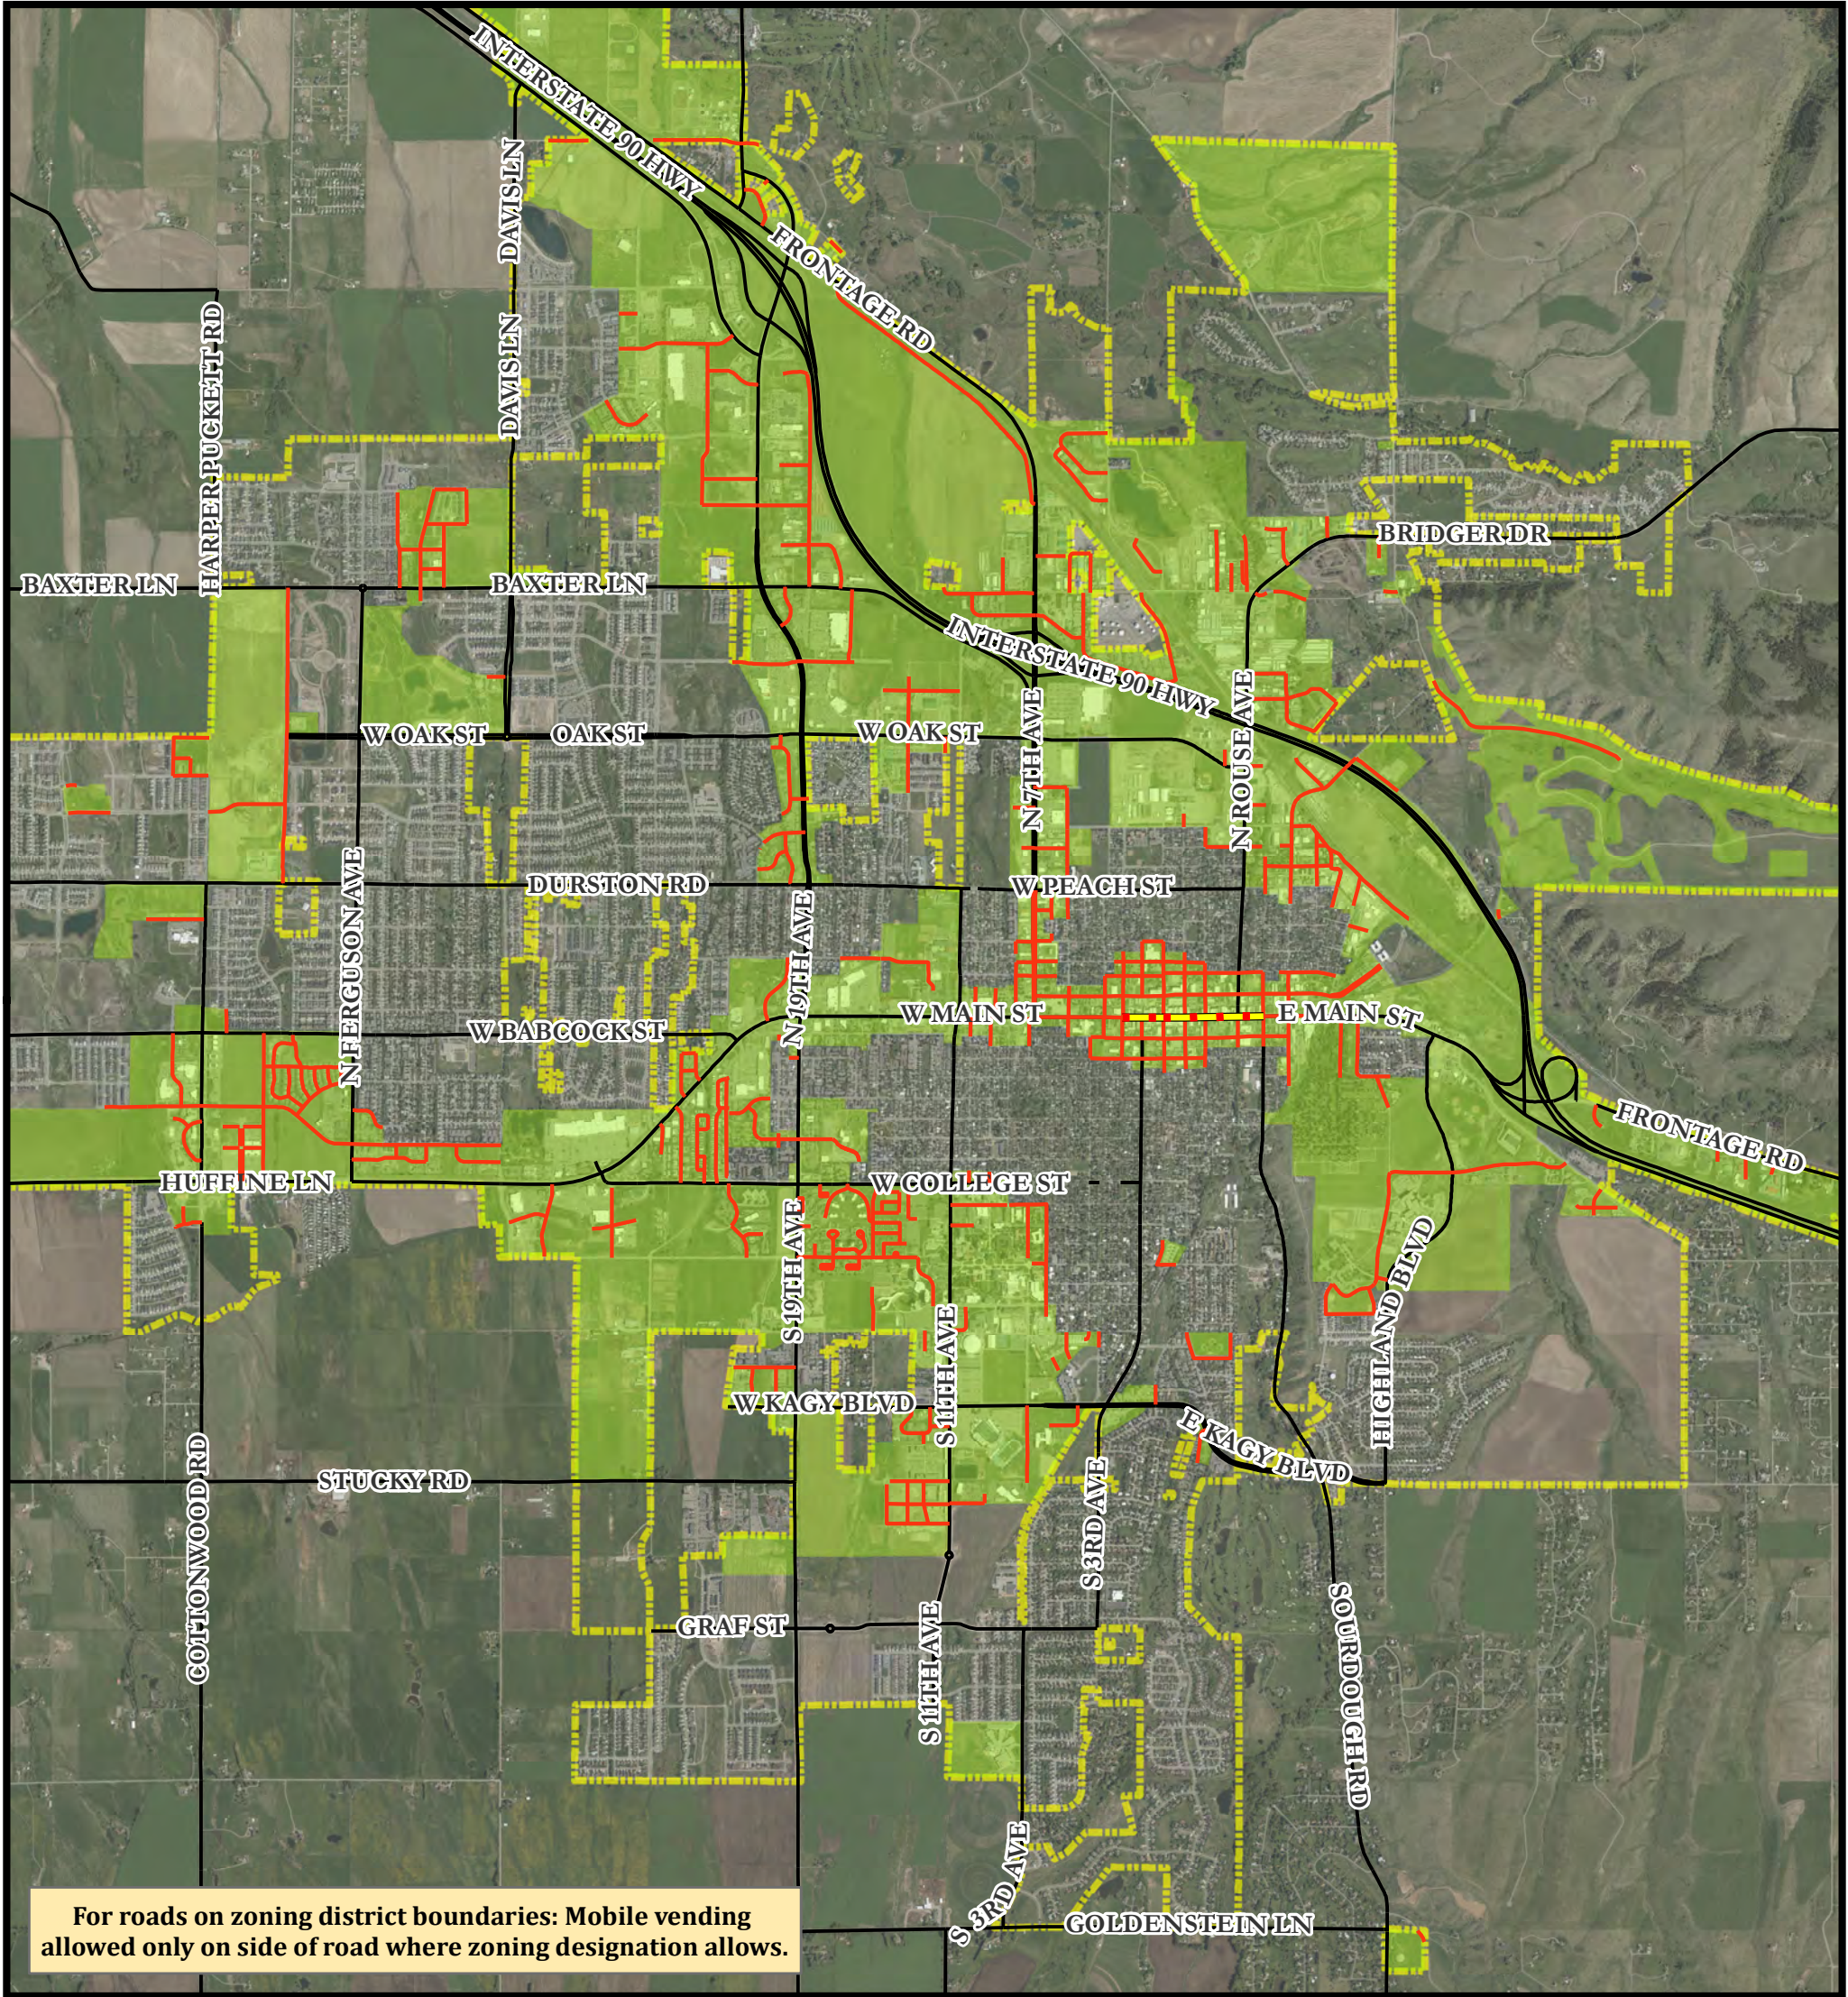

Bozeman Citywide Mobile Vending

For roads on zoning district boundaries: Mobile vending allowed only on side of road where zoning designation allows.

-  Vending Prohibited b/w 10 A.M. and 9 P.M.
-  Available for Mobile Vending
-  Non-Residential Zoning Districts
-  City Limits

Map and Data Created by the
City of Bozeman
GIS Department

Intended for Planning purposes only.
Revised: 4/23/2019