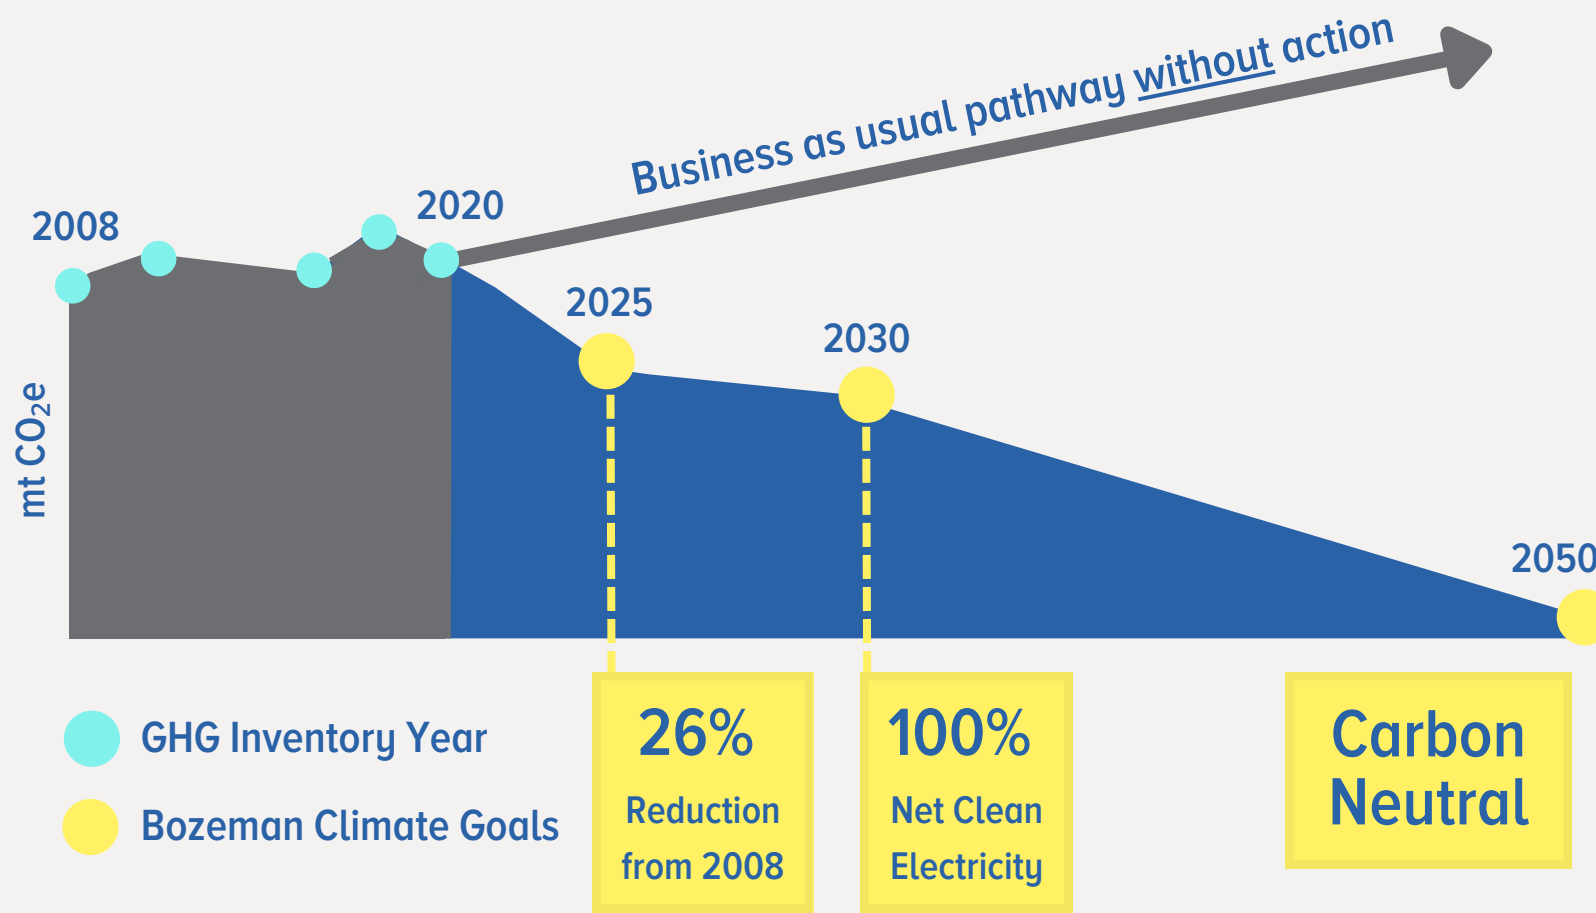

Together, we can take action on climate change!

Where do Bozeman's Greenhouse Gas Emissions Come From?

2020 Community Greenhouse Gas Emission Breakdown

Total 2020 Emissions

548,746 mt CO₂e

Bozeman has ambitious climate goals to protect our community from climate change.

We are making progress toward our goals, but we can't get there without YOU!

From 2008 to 2020 Bozeman's population increased by 50%, however per capita emissions decreased by 30%

Learn more about how YOU can take action at: