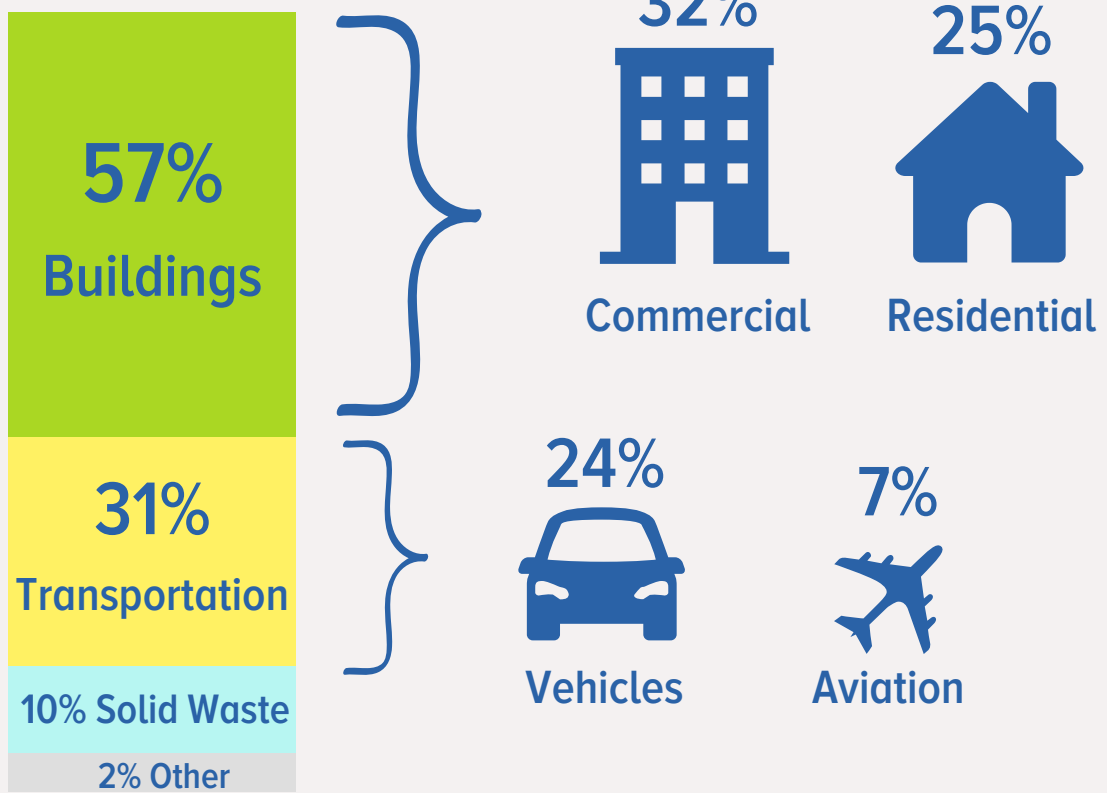

Together, we can take action on climate change!

Where do Bozeman's Greenhouse Gas Emissions Come From?

2020 Community Greenhouse Gas Emission Breakdown

Total 2020 Emissions

548,746 mt CO₂e

Bozeman has ambitious climate goals to protect our community from climate change.

We are making progress toward our goals, but we can't get there without YOU!

From 2008 to 2020 Bozeman's population increased by 50%, however per capita emissions decreased by 30%

Learn more about how YOU can take action at: