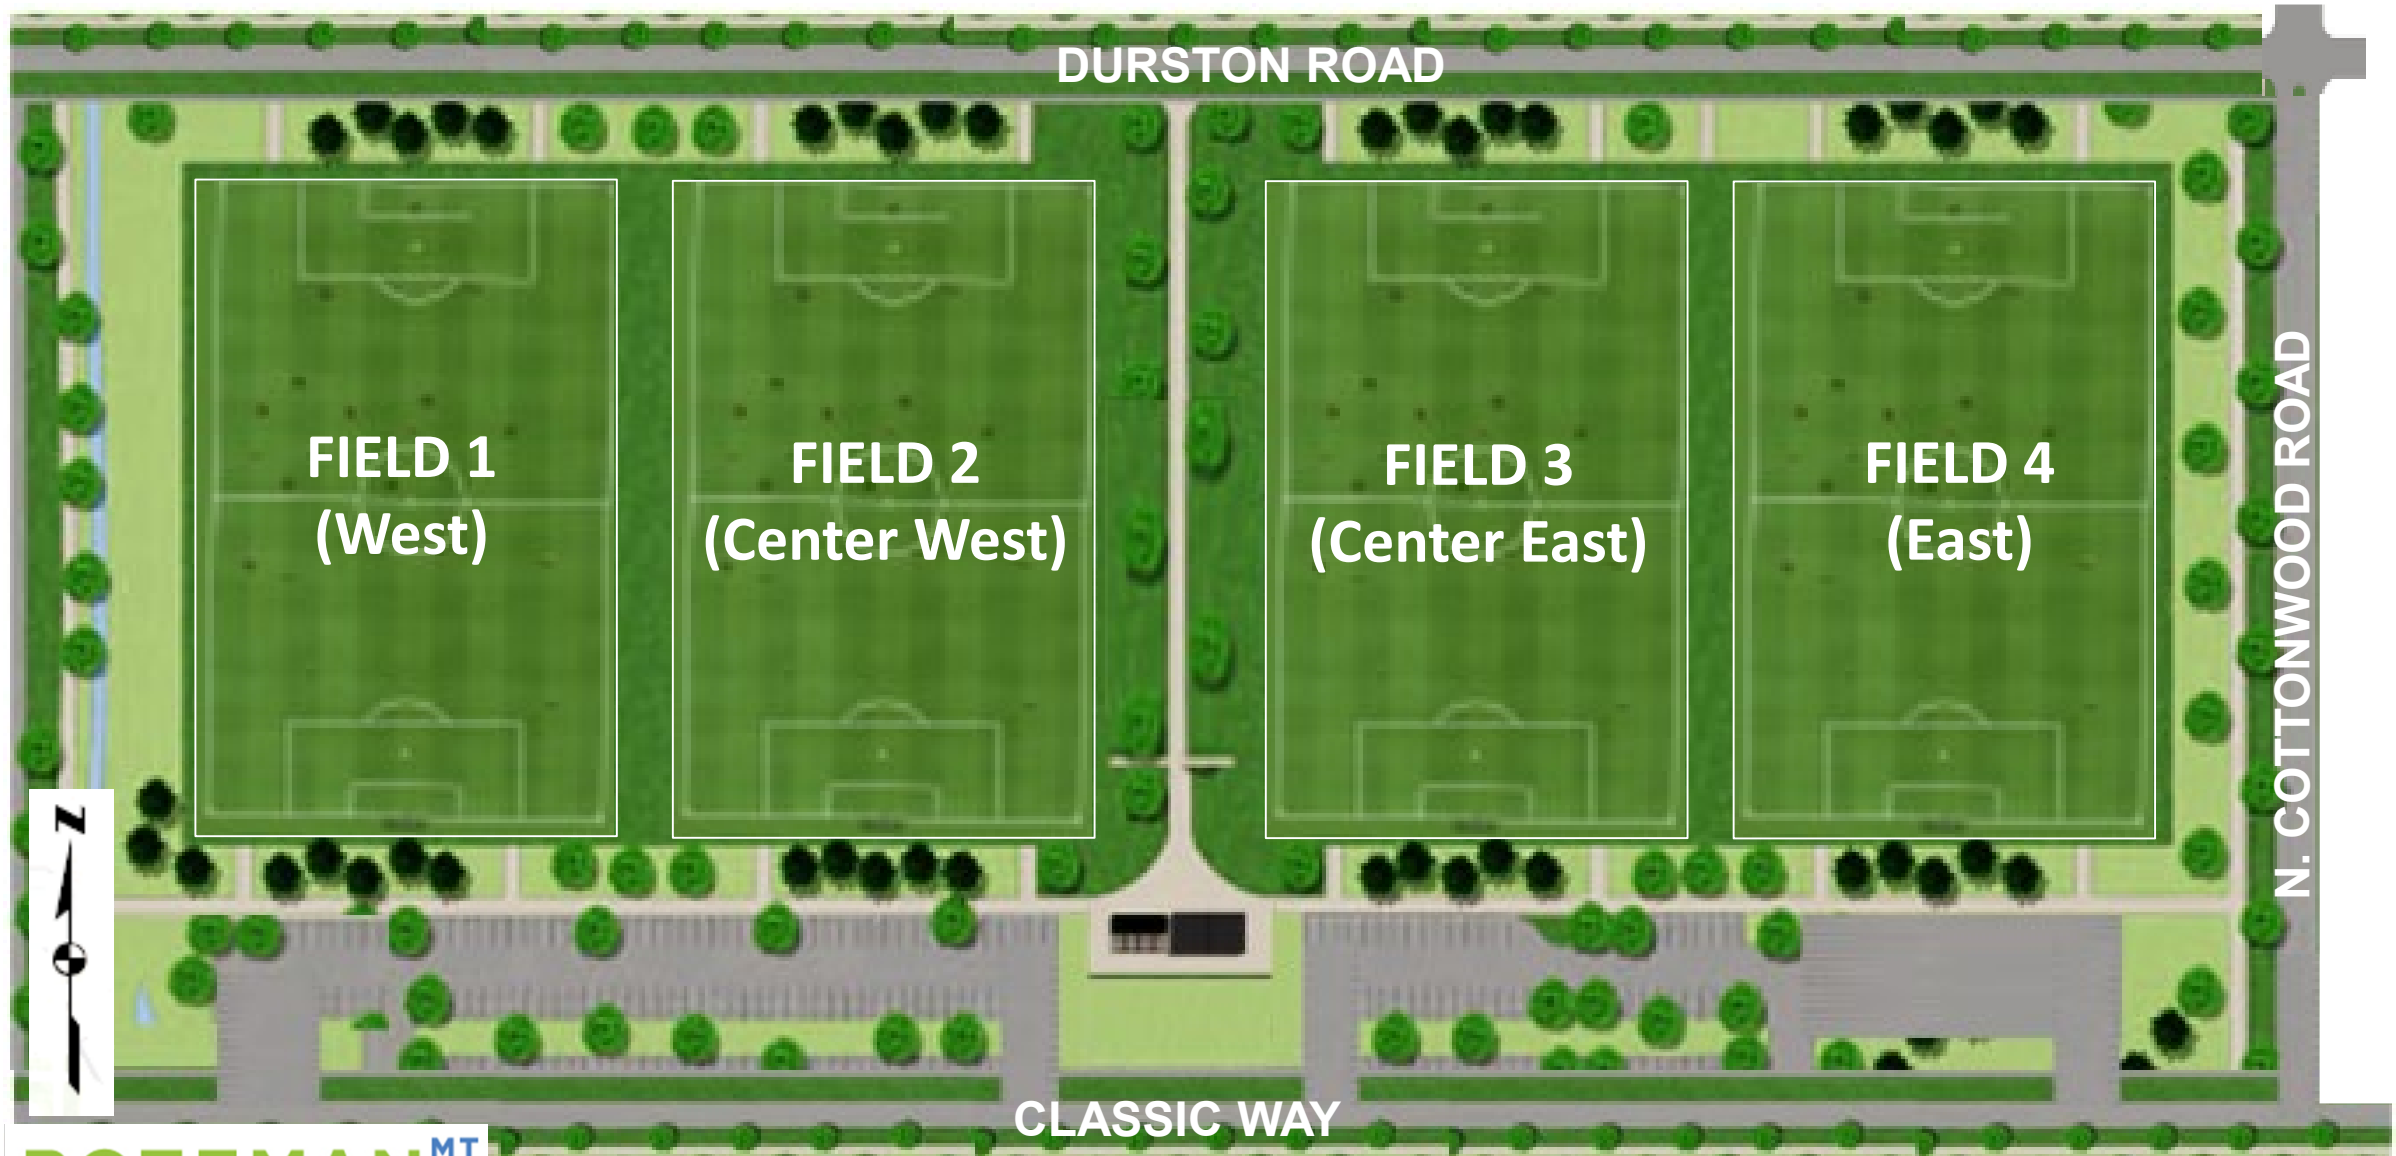

Adam Bronken Memorial Sports Complex (AB)

BOZEMAN MT

Parks & Recreation

Address: N. Cottonwood Rd. at Classical Way Bozeman, MT 59718

Bozeman Sports Park (BSP)

BOZEMAN^{MT}

Parks & Recreation

Address: 4600 Baxter Lane Bozeman, MT 59718

Oak Springs Park (OS)

BOZEMAN^{MT}

Parks & Recreation

Address: Renova Ln. at Ferguson Ave. Bozeman, MT 59718

Four Points Park

BOZEMAN^{MT}

Parks & Recreation

Address: Kimberwicke St. at N. Ferguson Ave. Bozeman, MT 59718